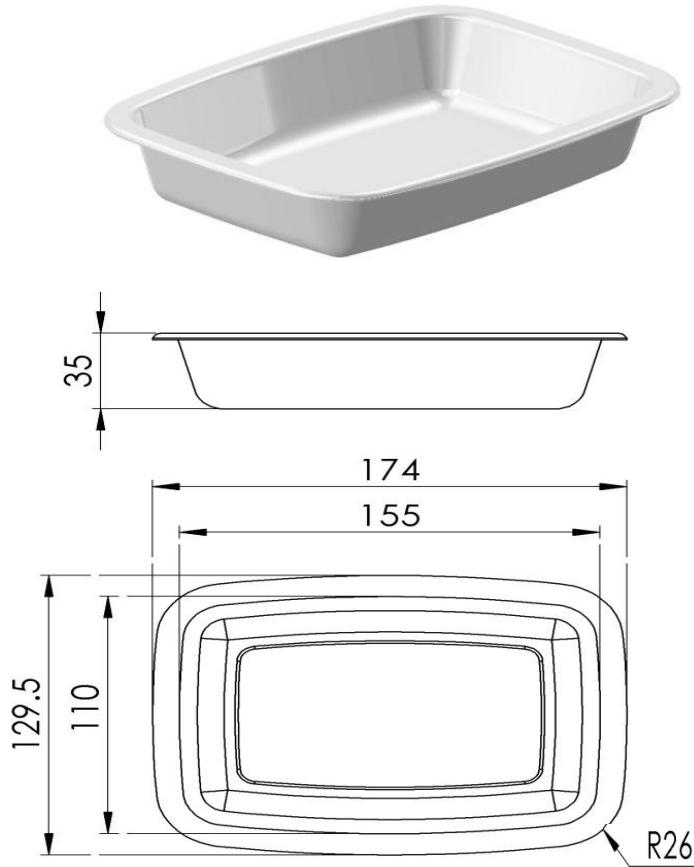

## Technical Data Sheet

Tray

Ready meal

### Packaging specifications

Type of pallet	Wood
Units per package	272
Package per pallet	60
Total units per pallet	16320

**Food contact approval** In compliance with the EU 10/2011, Israel standard 5113, CFR 21 USA-FDA