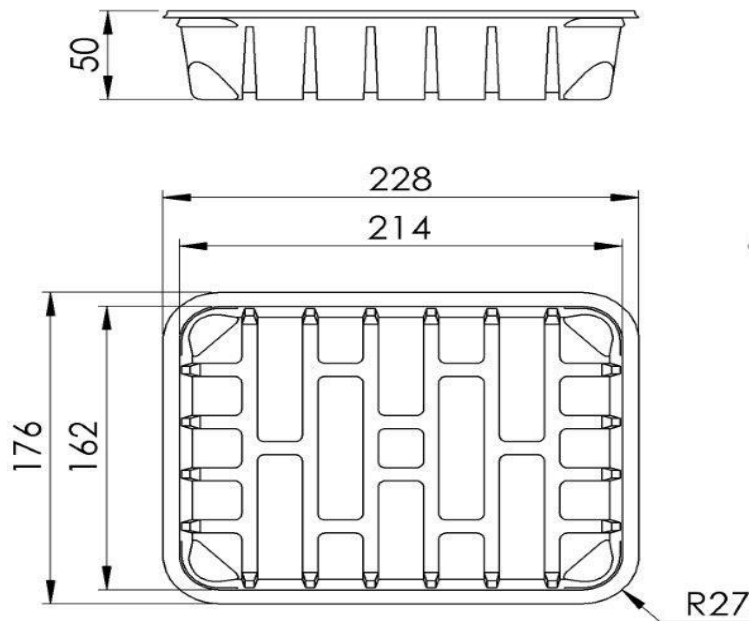

## Technical Data Sheet

Tray

Carmel

### Packaging specifications

Type of pallet	Wood
Units per package	540
Package per pallet	12
Total units per pallet	6480

**Food contact approval** In compliance with the EU 10/2011, Israel standard 5113, CFR 21 USA-FDA