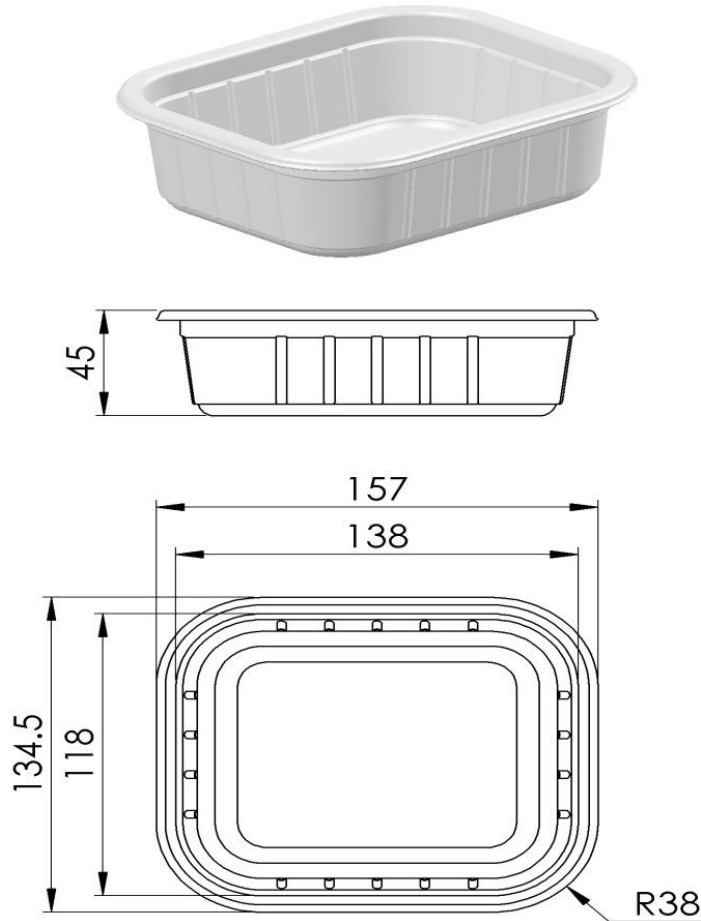

## Technical Data Sheet

Tray

Jordan

### Packaging specifications

Type of pallet	Wood
Units per package	572
Package per pallet	16
Total units per pallet	9152

**Food contact approval** In compliance with the EU 10/2011, Israel standard 5113, CFR 21 USA-FDA